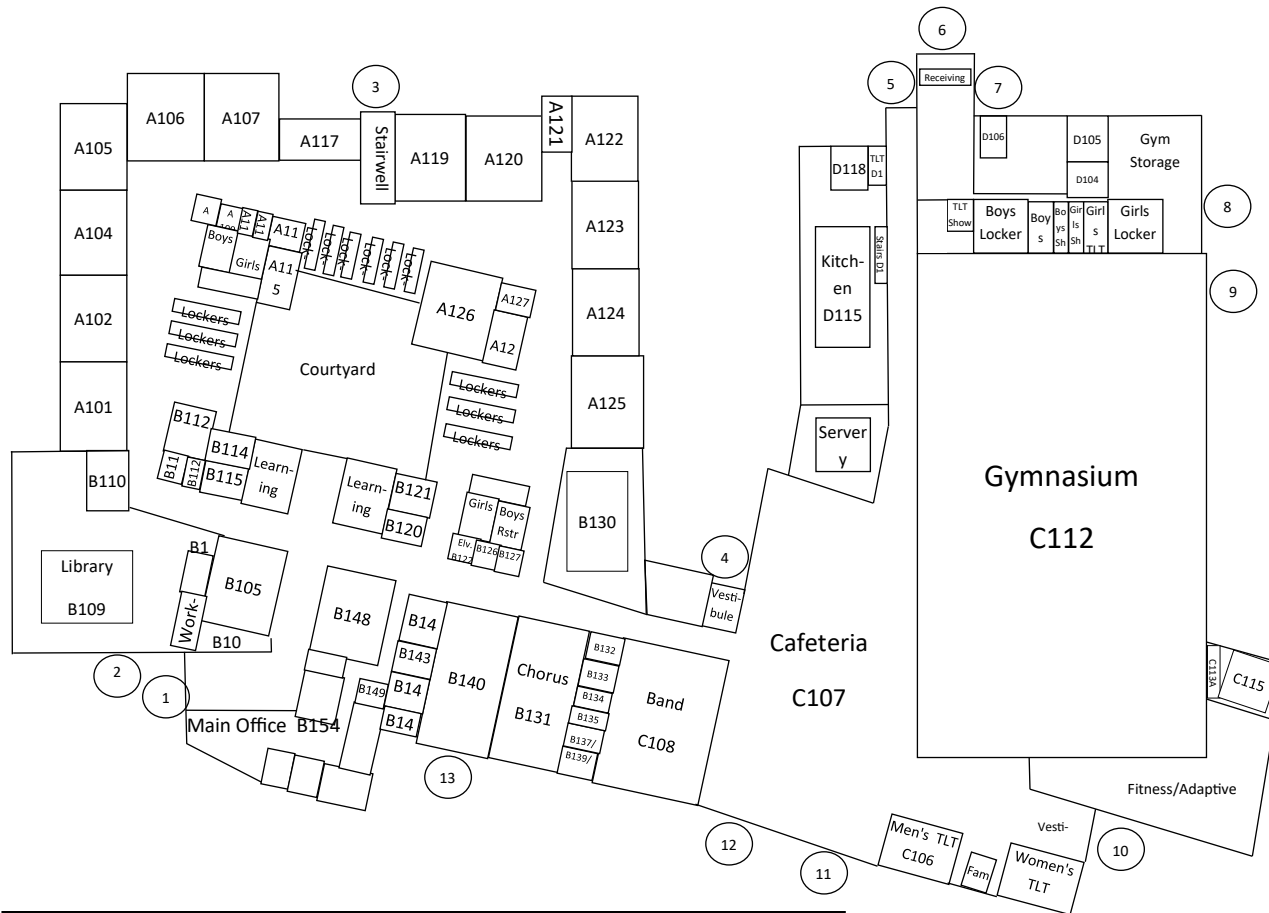

West De Pere Intermediate School Traffic Patterns

*East Parking Lot—Bus drop-off/pick-up behind Intermediate School. Parent traffic allowable for after-school events only.

*Front Drive—Parent drop-off/pick-up inside white line only. Parent/Visitor parking available at all times.